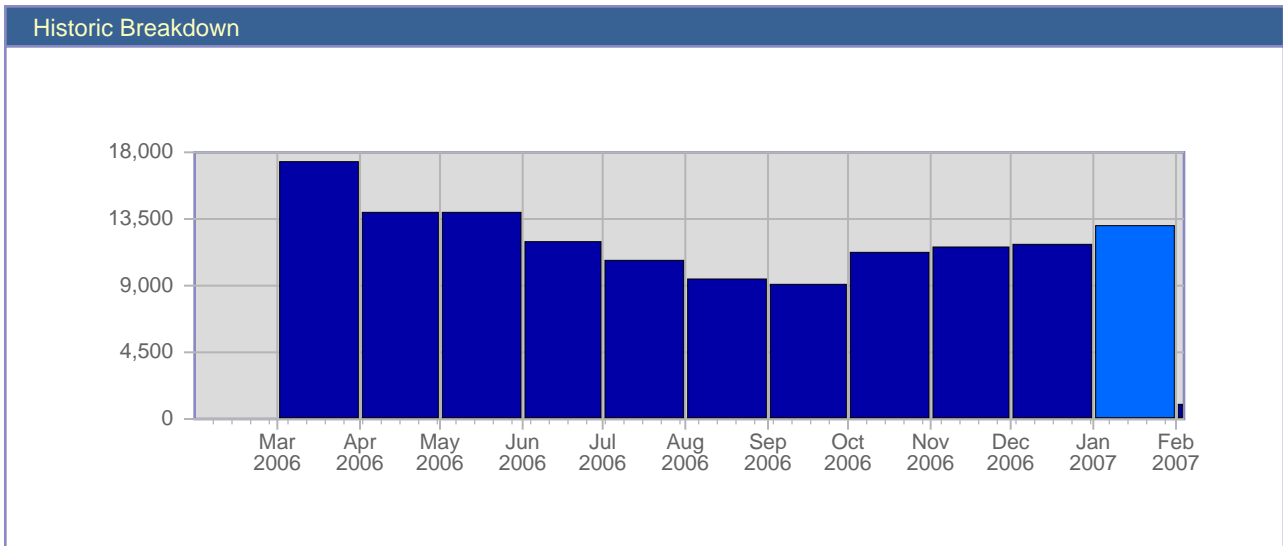

Traffic Reports Visits

Report Description	
Report Description:	Visits during the month of January 2007
Report Range:	Month of January 2007
Report Scope:	Historical Data

Date	Total Visits	Average Visits Historically	Change	Percent of Total Visits
Mon Jan 1st, 2007	374	431.52	+78 ▲	2.87%
Tue Jan 2nd, 2007	470	435.98	+111 ▲	3.61%
Wed Jan 3rd, 2007	556	427.80	+109 ▲	4.27%
Thu Jan 4th, 2007	501	403.90	+58 ▲	3.84%
Fri Jan 5th, 2007	400	386.20	+40 ▲	3.07%
Sat Jan 6th, 2007	325	325.93	-44 ▼	2.49%
Sun Jan 7th, 2007	410	359.98	+96 ▲	3.15%
Mon Jan 8th, 2007	462	431.52	+88 ▲	3.55%
Tue Jan 9th, 2007	453	435.98	-17 ▼	3.48%
Wed Jan 10th, 2007	451	427.80	-105 ▼	3.46%
Thu Jan 11th, 2007	385	403.90	-116 ▼	2.95%
Fri Jan 12th, 2007	410	386.20	+10 ▲	3.15%
Sat Jan 13th, 2007	322	325.93	-3 ▼	2.47%
Sun Jan 14th, 2007	364	359.98	-46 ▼	2.79%
Mon Jan 15th, 2007	425	431.52	-37 ▼	3.26%
Tue Jan 16th, 2007	411	435.98	-42 ▼	3.15%
Wed Jan 17th, 2007	433	427.80	-18 ▼	3.32%
Thu Jan 18th, 2007	406	403.90	+21 ▲	3.12%
Fri Jan 19th, 2007	400	386.20	-10 ▼	3.07%
Sat Jan 20th, 2007	198	325.93	-124 ▼	1.52%
Sun Jan 21st, 2007	367	359.98	+367 ▲	2.82%
Mon Jan 22nd, 2007	349	431.52	+349 ▲	2.68%
Tue Jan 23rd, 2007	418	435.98	+418 ▲	3.21%
Wed Jan 24th, 2007	500	427.80	+500 ▲	3.84%
Thu Jan 25th, 2007	522	403.90	+522 ▲	4.01%
Fri Jan 26th, 2007	477	386.20	+477 ▲	3.66%
Sat Jan 27th, 2007	428	325.93	+428 ▲	3.28%
Sun Jan 28th, 2007	407	359.98	+407 ▲	3.12%
Mon Jan 29th, 2007	464	431.52	+464 ▲	3.56%
Tue Jan 30th, 2007	479	435.98	+479 ▲	3.68%
Wed Jan 31st, 2007	467	427.80	+467 ▲	3.58%
	13,034	10,597		