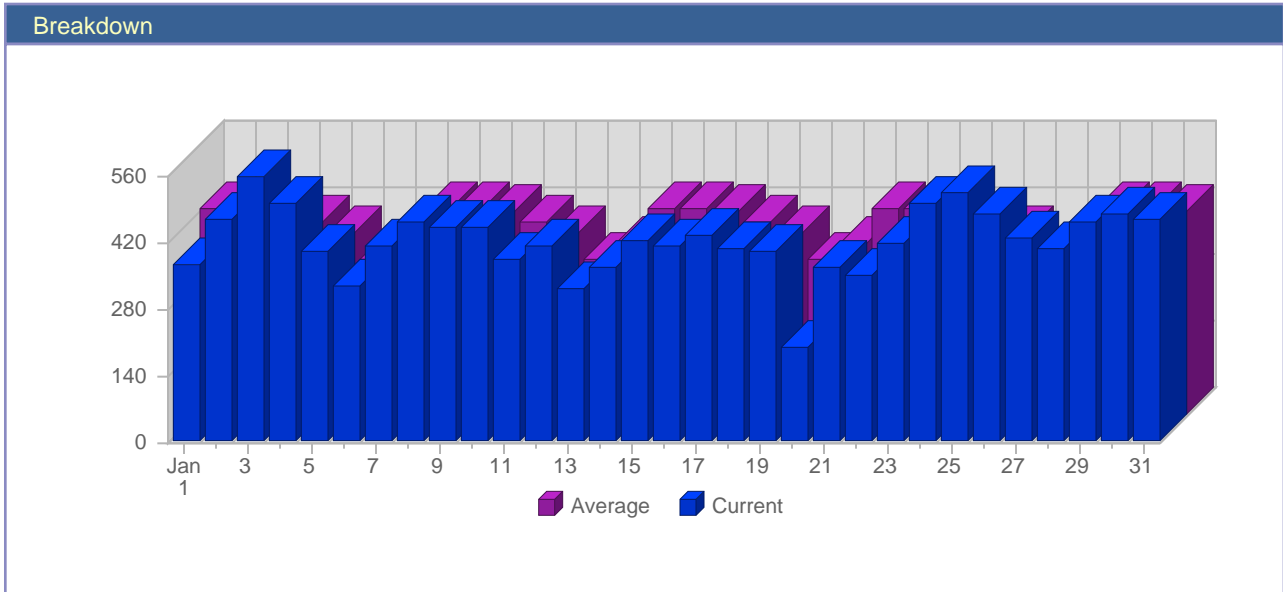

Traffic Reports Visits

Report Description	
Report Description:	Visits during the month of January 2007
Report Range:	Month of January 2007
Report Scope:	Historical Data

Date	Total Visits	Average Visits Historically	Change	Percent of Total Visits
Mon Jan 1st, 2007	374	431.52	+78 ▲	2.87%
Tue Jan 2nd, 2007	470	435.98	+111 ▲	3.61%
Wed Jan 3rd, 2007	556	427.80	+109 ▲	4.27%
Thu Jan 4th, 2007	501	403.90	+58 ▲	3.84%
Fri Jan 5th, 2007	400	386.20	+40 ▲	3.07%
Sat Jan 6th, 2007	325	325.93	-44 ▼	2.49%
Sun Jan 7th, 2007	410	359.98	+96 ▲	3.15%
Mon Jan 8th, 2007	462	431.52	+88 ▲	3.55%
Tue Jan 9th, 2007	453	435.98	-17 ▼	3.48%
Wed Jan 10th, 2007	451	427.80	-105 ▼	3.46%
Thu Jan 11th, 2007	385	403.90	-116 ▼	2.95%
Fri Jan 12th, 2007	410	386.20	+10 ▲	3.15%
Sat Jan 13th, 2007	322	325.93	-3 ▼	2.47%
Sun Jan 14th, 2007	364	359.98	-46 ▼	2.79%
Mon Jan 15th, 2007	425	431.52	-37 ▼	3.26%
Tue Jan 16th, 2007	411	435.98	-42 ▼	3.15%
Wed Jan 17th, 2007	433	427.80	-18 ▼	3.32%
Thu Jan 18th, 2007	406	403.90	+21 ▲	3.12%
Fri Jan 19th, 2007	400	386.20	-10 ▼	3.07%
Sat Jan 20th, 2007	198	325.93	-124 ▼	1.52%
Sun Jan 21st, 2007	367	359.98	+367 ▲	2.82%
Mon Jan 22nd, 2007	349	431.52	+349 ▲	2.68%
Tue Jan 23rd, 2007	418	435.98	+418 ▲	3.21%
Wed Jan 24th, 2007	500	427.80	+500 ▲	3.84%
Thu Jan 25th, 2007	522	403.90	+522 ▲	4.01%
Fri Jan 26th, 2007	477	386.20	+477 ▲	3.66%
Sat Jan 27th, 2007	428	325.93	+428 ▲	3.28%
Sun Jan 28th, 2007	407	359.98	+407 ▲	3.12%
Mon Jan 29th, 2007	464	431.52	+464 ▲	3.56%
Tue Jan 30th, 2007	479	435.98	+479 ▲	3.68%
Wed Jan 31st, 2007	467	427.80	+467 ▲	3.58%
	13,034	10,597		